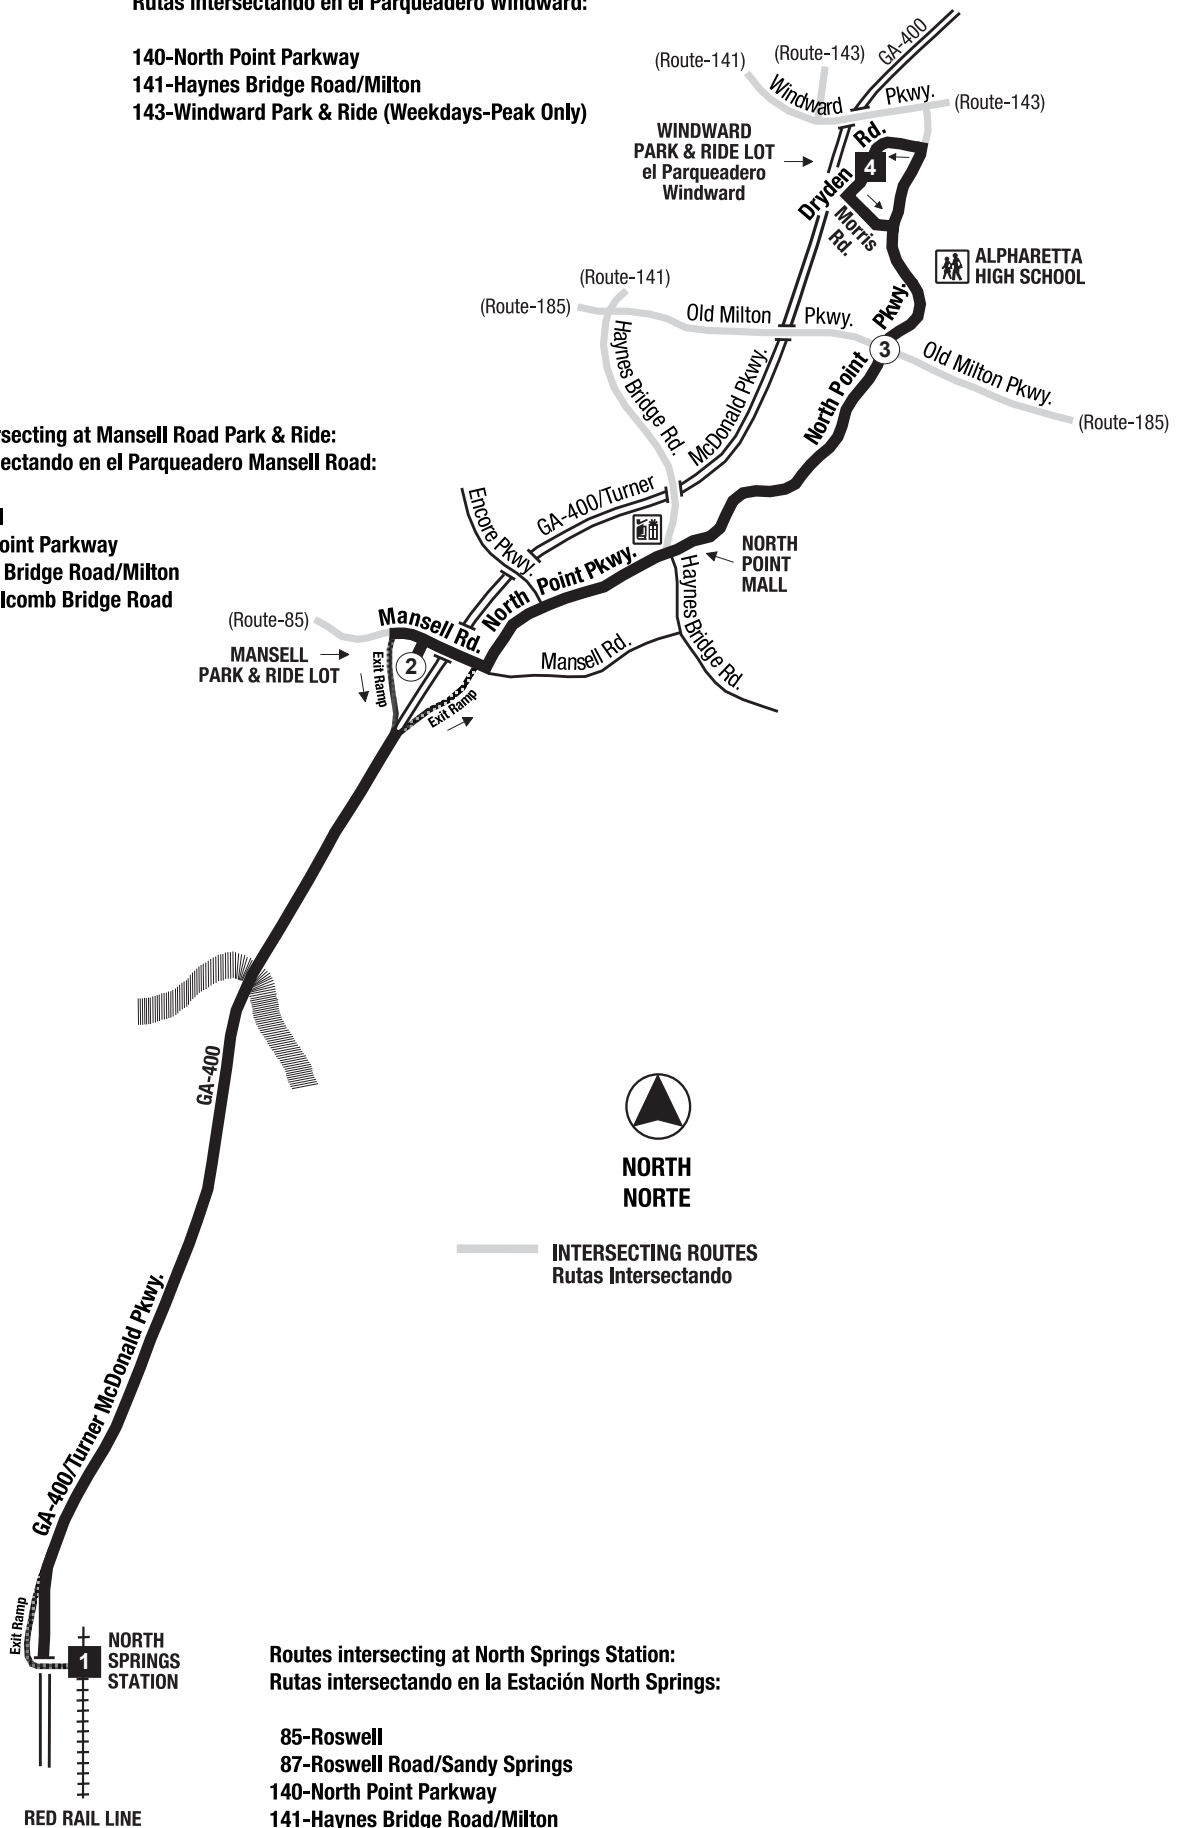

**Routes intersecting at Windward Park & Ride Lot:
Rutas intersectando en el Parqueadero Windward:**

- 140-North Point Parkway**
- 141-Haynes Bridge Road/Milton**
- 143-Windward Park & Ride (Weekdays-Peak Only)**

**Routes intersecting at Mansell Road Park & Ride:
Rutas intersectando en el Parqueadero Mansell Road:**

- 85-Roswell**
- 140-North Point Parkway**
- 141-Haynes Bridge Road/Milton**
- 142-East Holcomb Bridge Road**

**Routes intersecting at North Springs Station:
Rutas intersectando en la Estación North Springs:**

- 85-Roswell**
- 87-Roswell Road/Sandy Springs**
- 140-North Point Parkway**
- 141-Haynes Bridge Road/Milton**
- 143-Windward Park & Ride (Weekdays-Peak Only)**
- 185-Alpharetta**